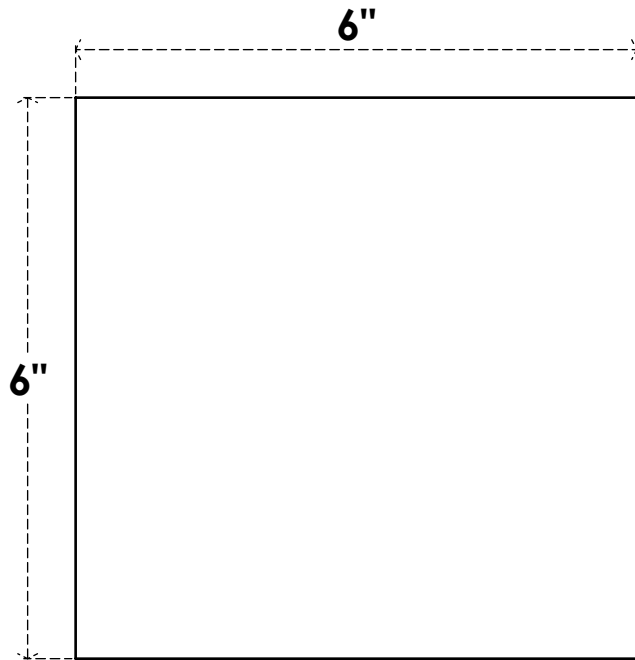

ROSP060X060X050SDG00

6"W X 6"H X 1/2"P STANDARD SEDGWICK ROSETTE WITH SQUARE EDGE,
ARCHITECTURAL GRADE PVC

FRONT

SIDE

EKENA MILLWORK
2300 WEST MAIN ST.
CLARKSVILLE, TX 75426
TOLL FREE: 866-607-0453
WWW.EKENAMILLWORK.COM